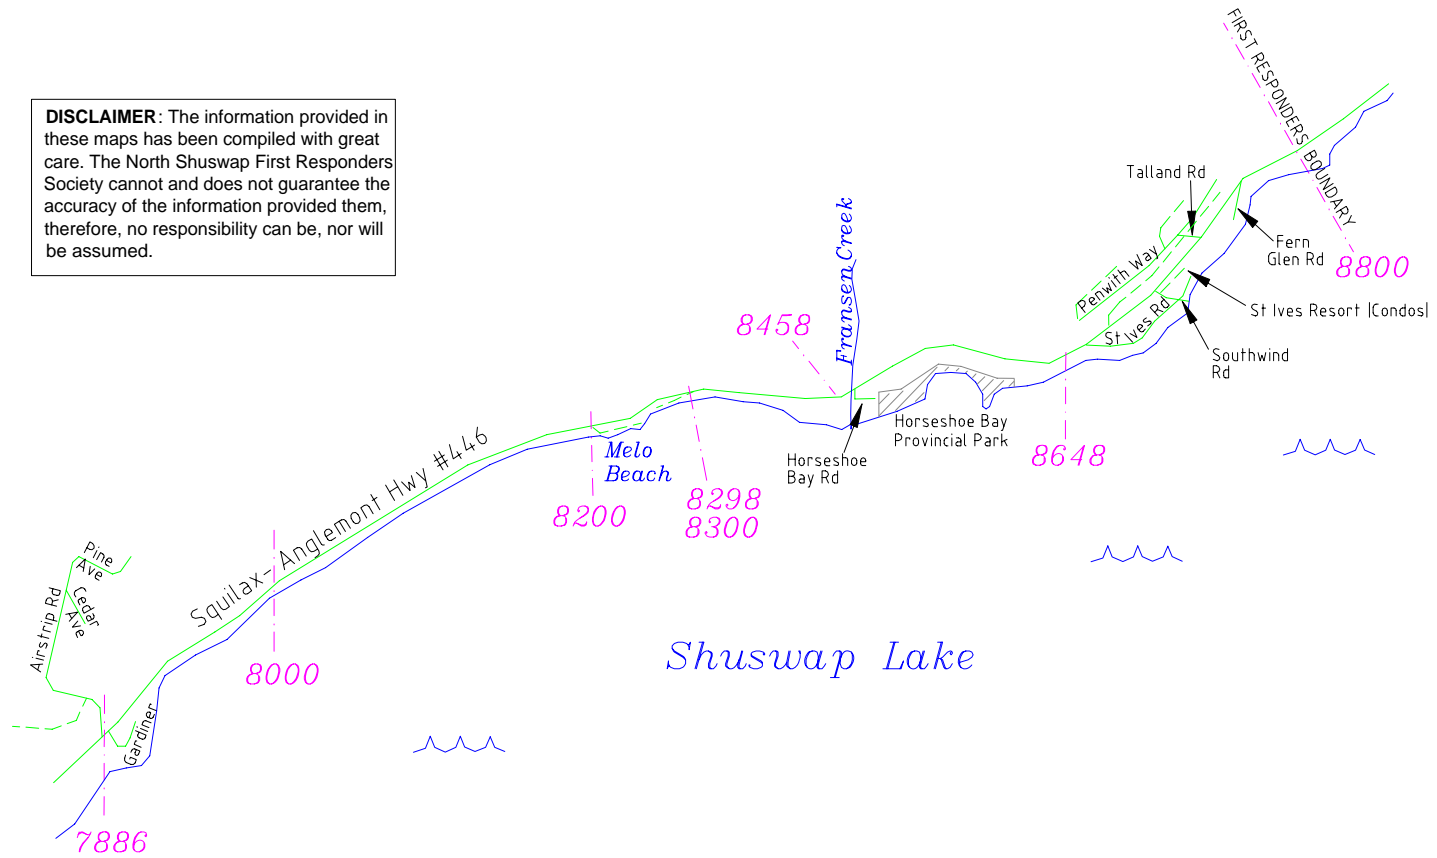

**DISCLAIMER:** The information provided in these maps has been compiled with great care. The North Shuswap First Responders Society cannot and does not guarantee the accuracy of the information provided them, therefore, no responsibility can be, nor will be assumed.

This map was produced for the **North Shuswap First Responders** by the North Shuswap First Responders Society. Donations gratefully received by the North Shuswap First Responders Society, Box 193, Celista, BC V0E 1L0

# ST. IVES

NOT TO SCALE