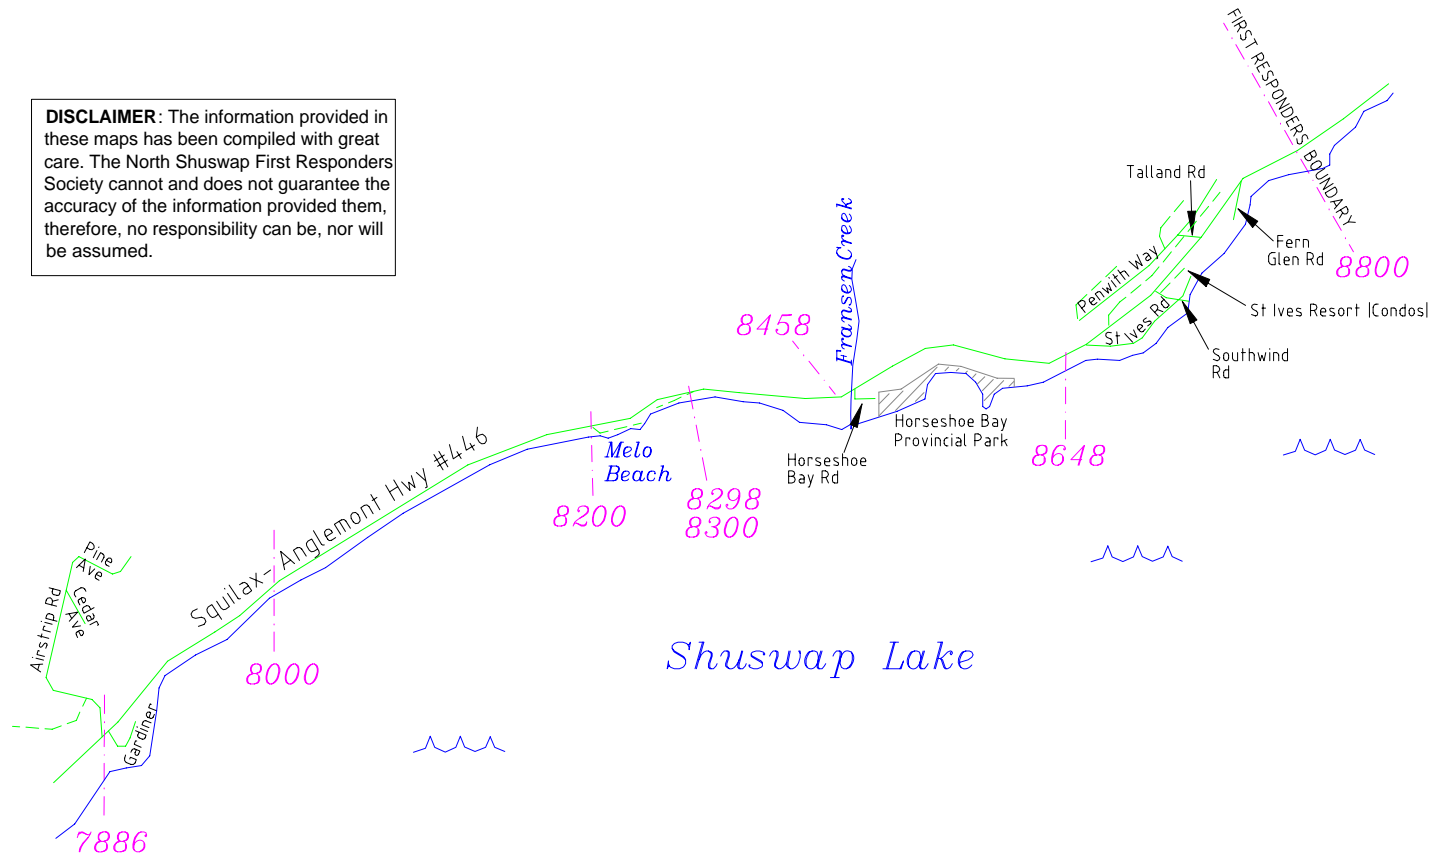

DISCLAIMER: The information provided in these maps has been compiled with great care. The North Shuswap First Responders Society cannot and does not guarantee the accuracy of the information provided them, therefore, no responsibility can be, nor will be assumed.

This map was produced for the **North Shuswap First Responders** by the North Shuswap First Responders Society. Donations gratefully received by the North Shuswap First Responders Society, Box 193, Celista, BC V0E 1L0

ST. IVES

NOT TO SCALE