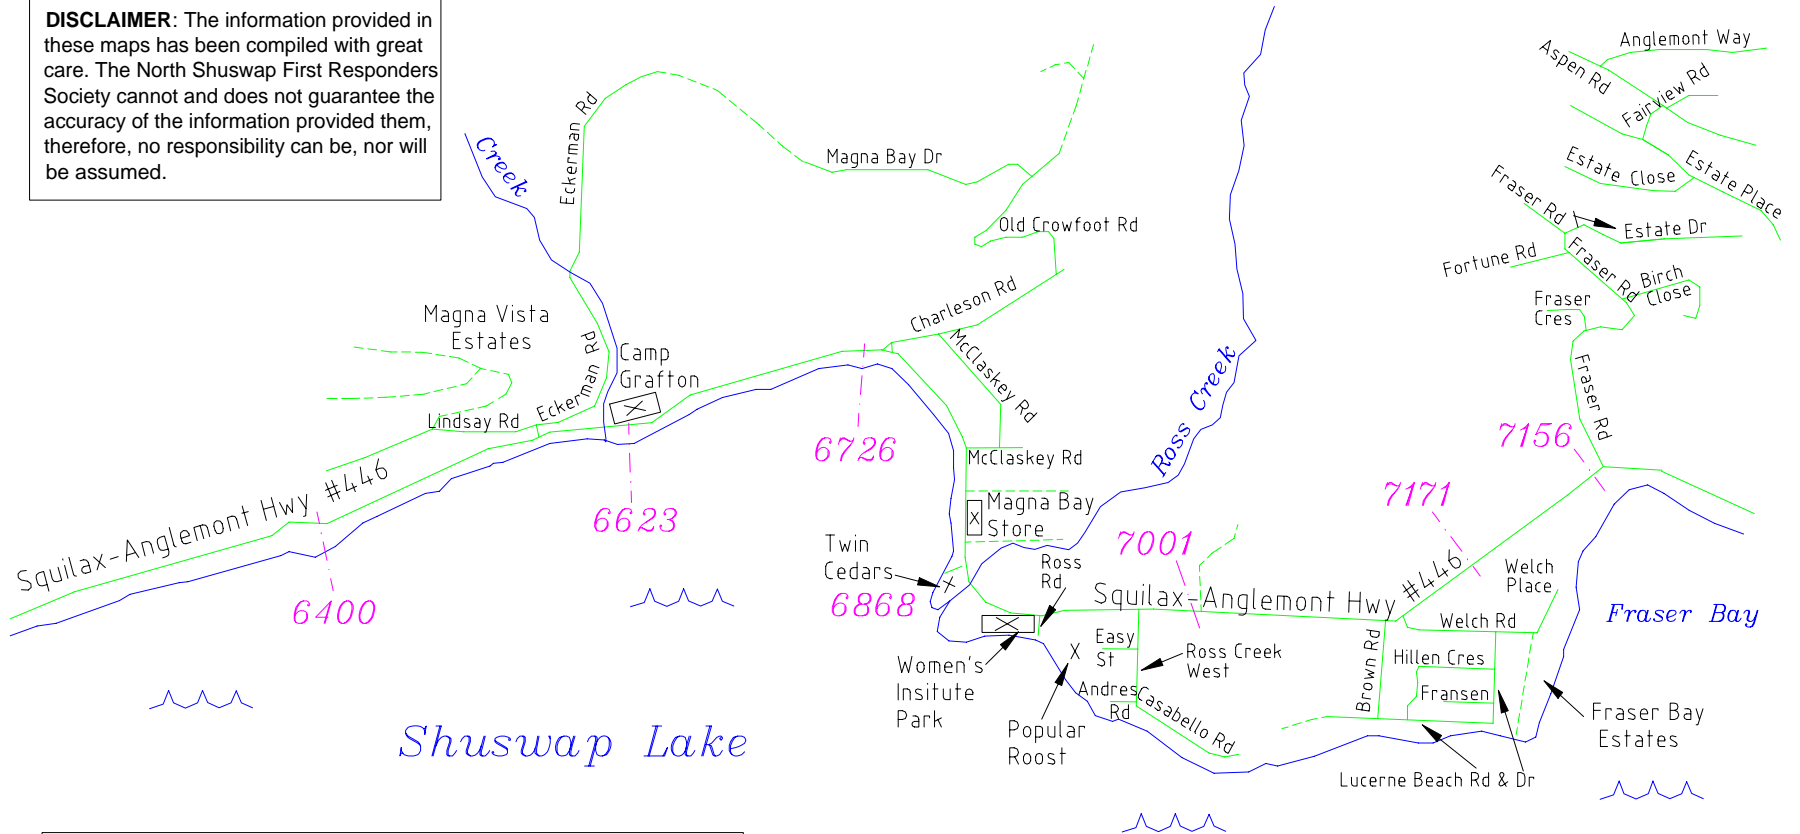

DISCLAIMER: The information provided in these maps has been compiled with great care. The North Shuswap First Responders Society cannot and does not guarantee the accuracy of the information provided them, therefore, no responsibility can be, nor will be assumed.

This map was produced for the **North Shuswap First Responders** by the North Shuswap First Responders Society. Donations gratefully received by the North Shuswap First Responders Society, Box 193, Celista, BC V0E 1L0

MAGNA BAY AREA

NOT TO SCALE