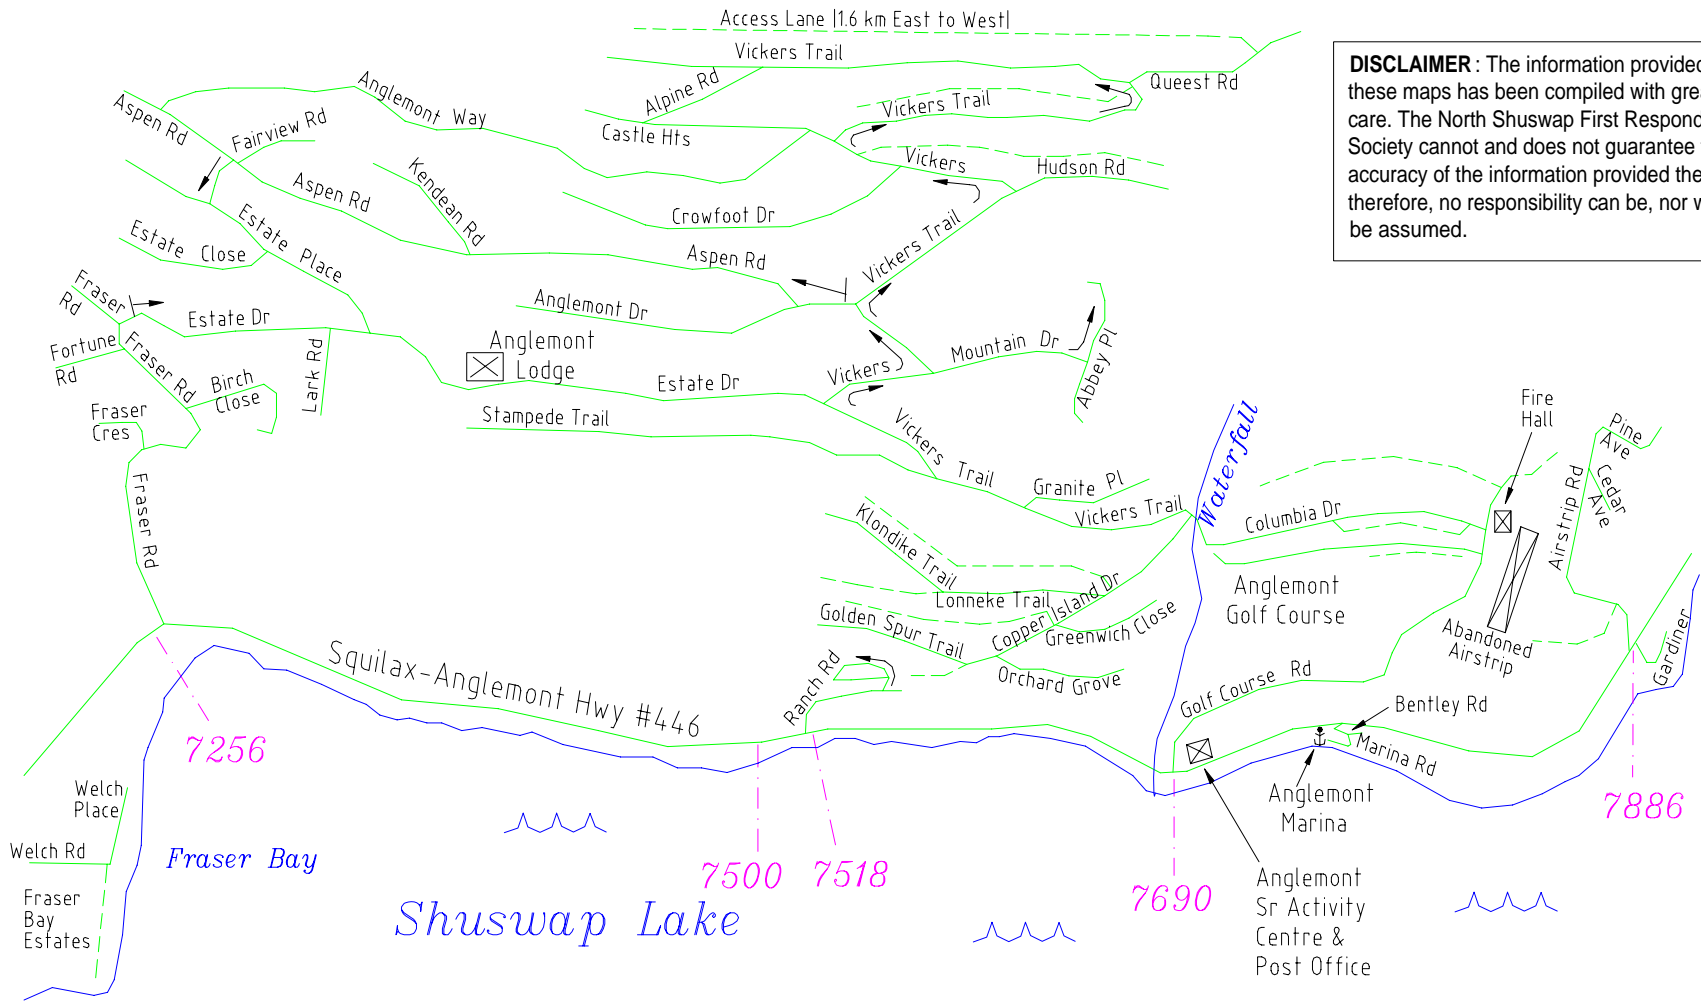

DISCLAIMER: The information provided in these maps has been compiled with great care. The North Shuswap First Responders Society cannot and does not guarantee the accuracy of the information provided them, therefore, no responsibility can be, nor will be assumed.

This map was produced for the **North Shuswap First Responders** by the North Shuswap First Responders Society. Donations gratefully received by the North Shuswap First Responders Society, Box 193, Celista, BC V0E 1L0

ANGLEMONT AREA

NOT TO SCALE