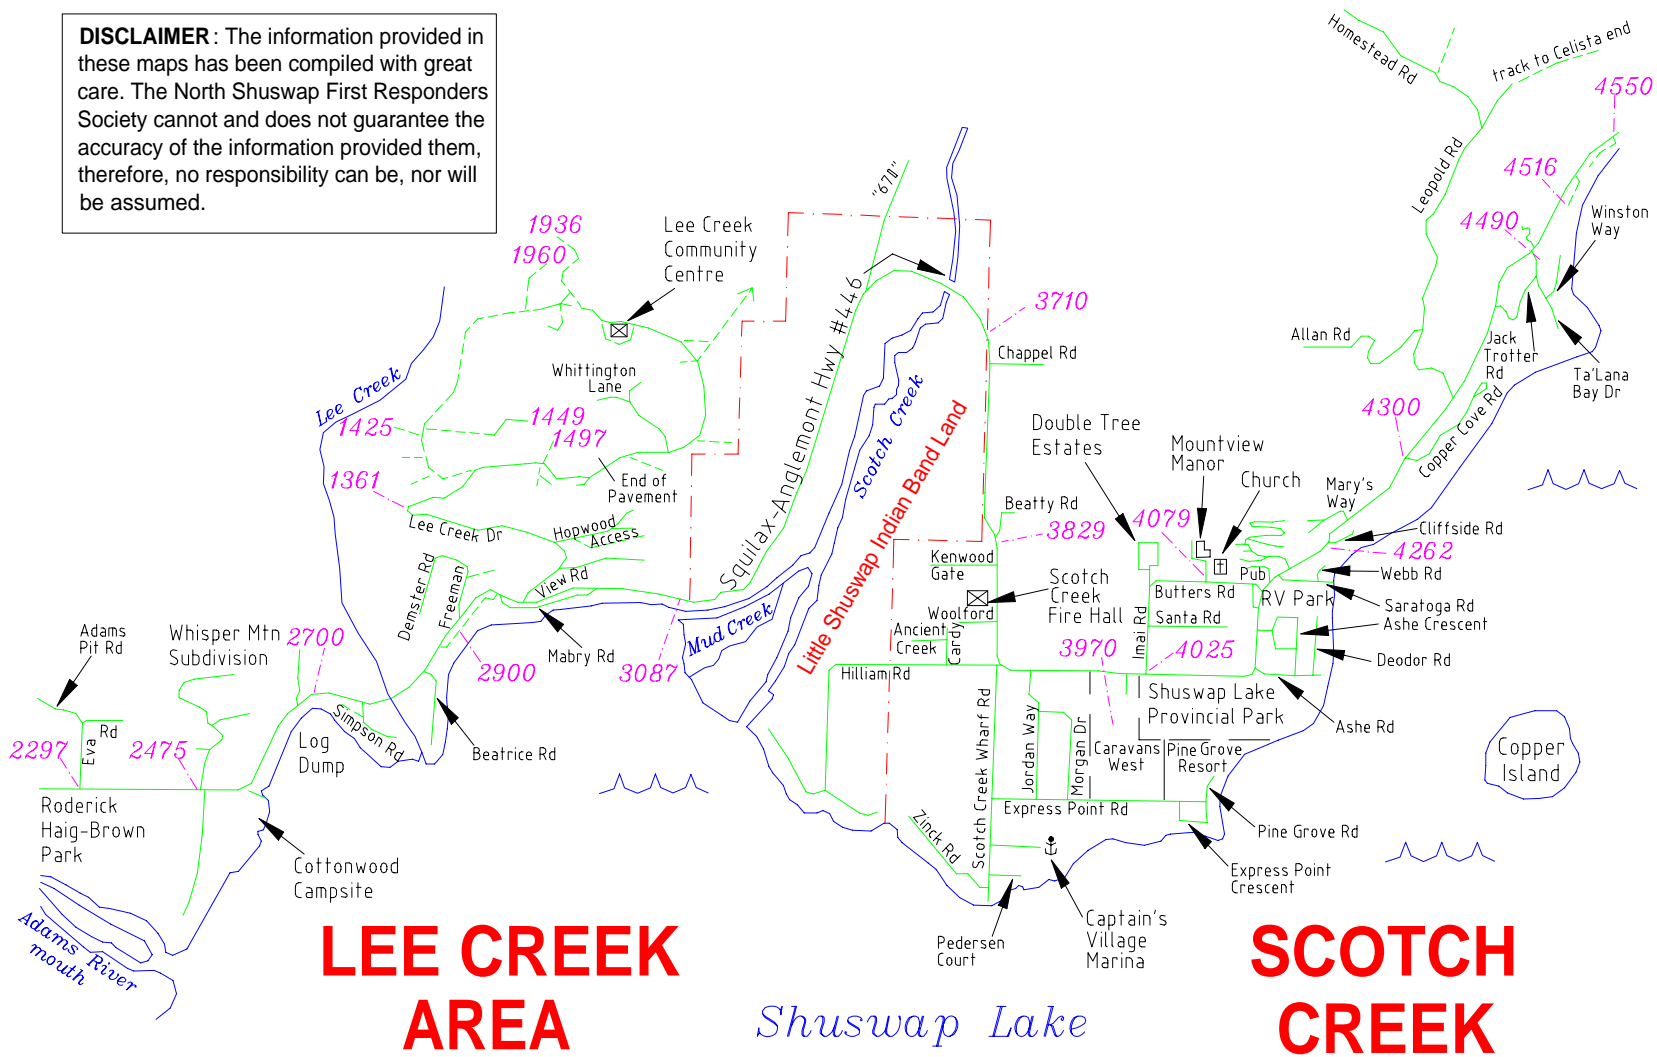

DISCLAIMER: The information provided in these maps has been compiled with great care. The North Shuswap First Responders Society cannot and does not guarantee the accuracy of the information provided them, therefore, no responsibility can be, nor will be assumed.

LEE CREEK AREA

Shuswap Lake

SCOTCH CREEK

NOT TO SCALE

This map was produced for the **North Shuswap First Responders** by the North Shuswap First Responders Society. Donations gratefully received by the North Shuswap First Responders Society, Box 193, Celista, BC V0E 1L0