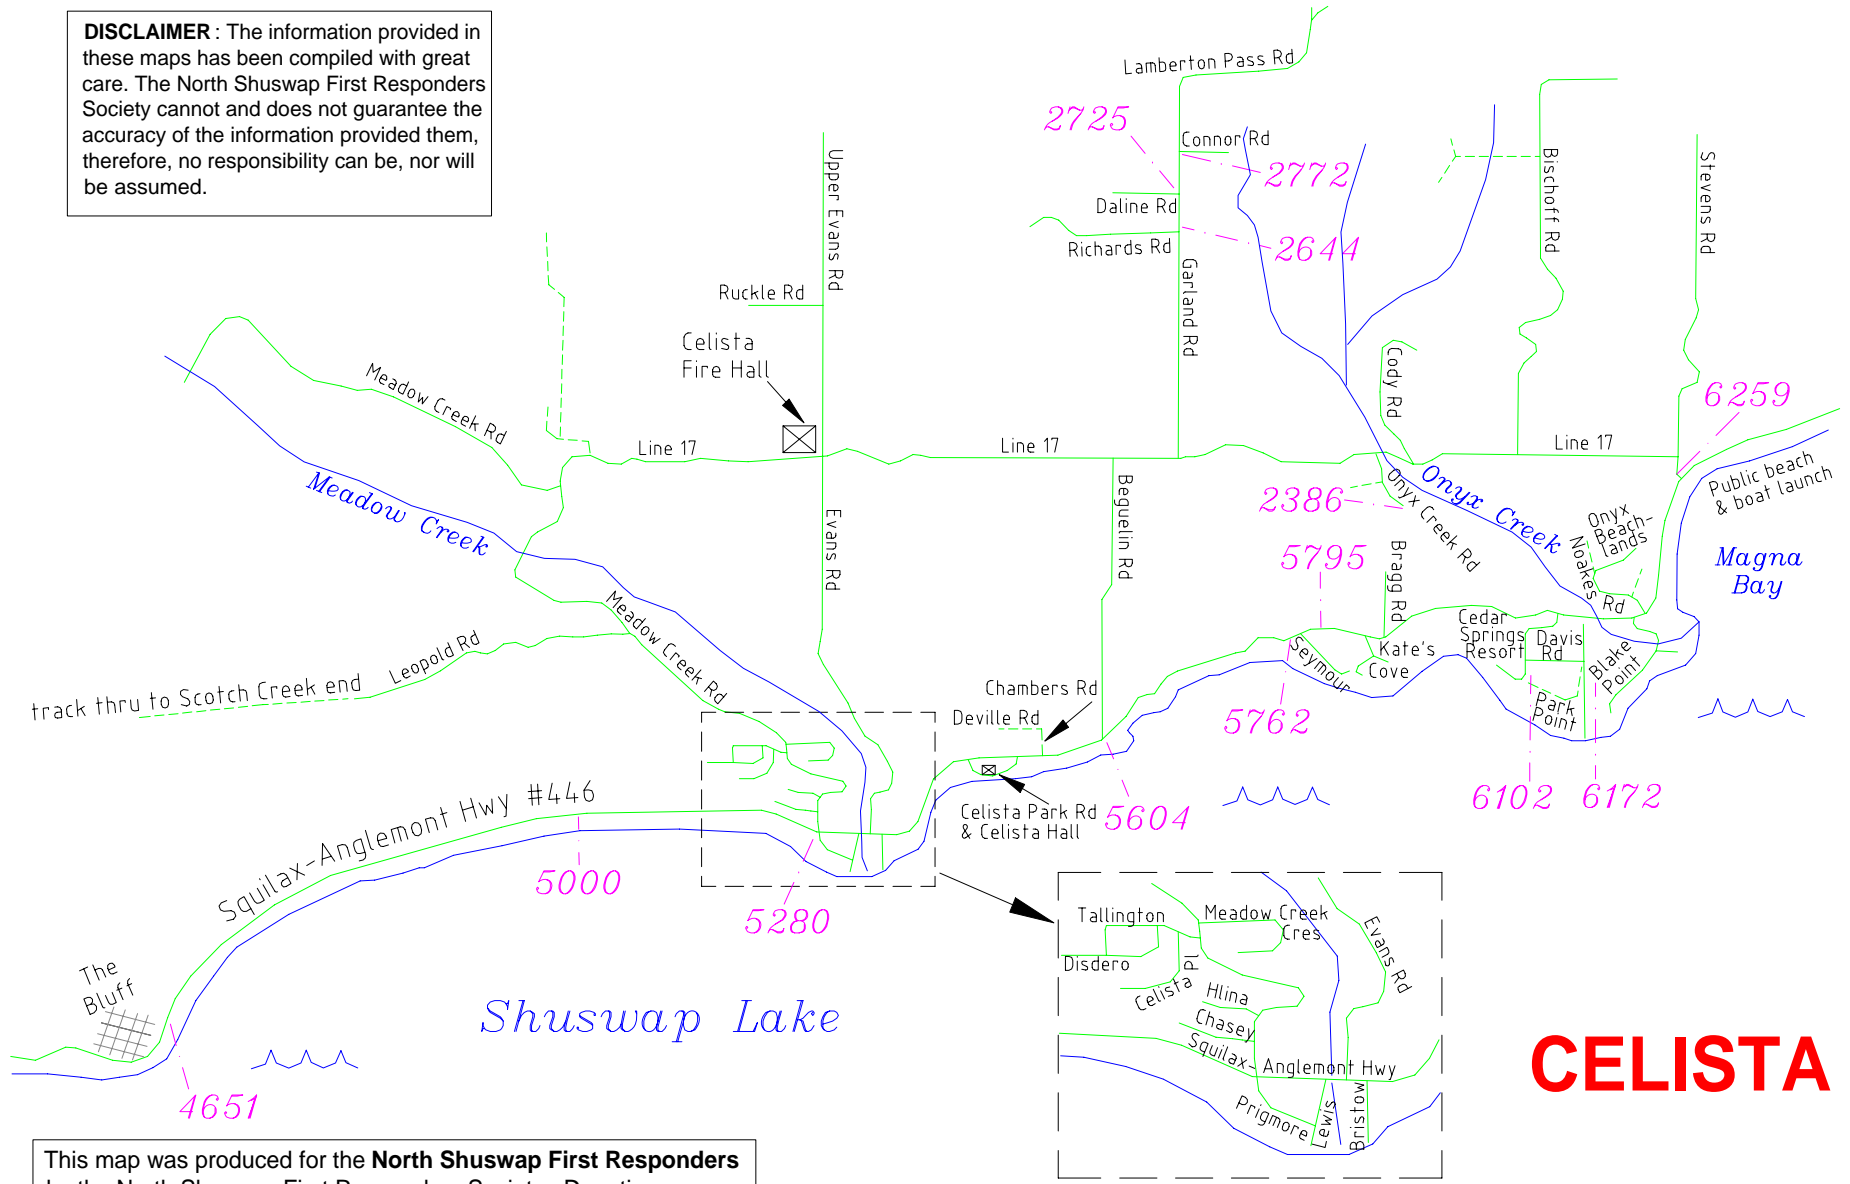

DISCLAIMER: The information provided in these maps has been compiled with great care. The North Shuswap First Responders Society cannot and does not guarantee the accuracy of the information provided them, therefore, no responsibility can be, nor will be assumed.

CELISTA

NOT TO SCALE

This map was produced for the **North Shuswap First Responders** by the North Shuswap First Responders Society. Donations gratefully received by the North Shuswap First Responders Society, Box 193, Celista, BC V0E 1L0